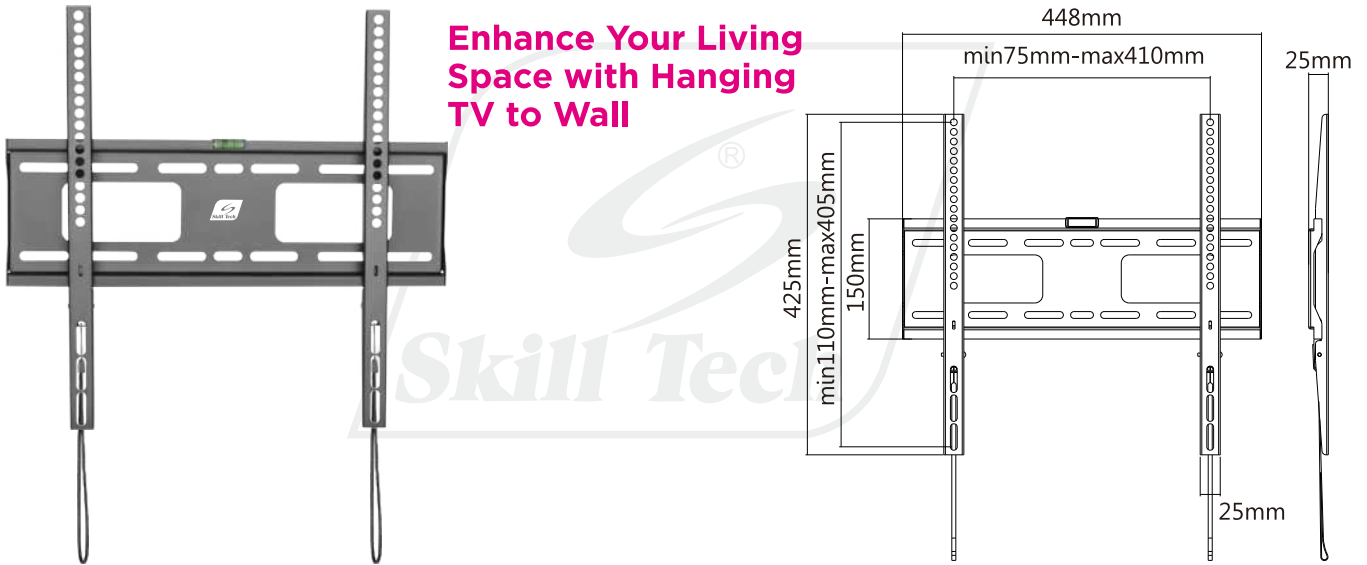

SH V2665SF

Ultra Thin Heavy Duty Fixed TV Wall Mount

Universal & High Quality

Enhance Your Living Space with Hanging TV to Wall

Screen Size
32" - 65"

VESA Compatible
200x200 300x300
400x200 400x400

Profile to Wall
25mm(1")

Weight Capacity
50kg/110lbs

Spring Lock

Bubble Level

Ultra Slim, Low-Profile Design

Spring Lock Brackets for Quick TV Mounting