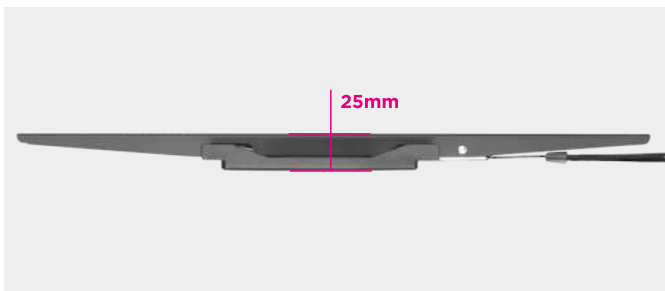

SH V2665SF

Ultra Thin Heavy Duty Fixed TV Wall Mount

Universal & High Quality

Enhance Your Living Space with Hanging TV to Wall

Screen Size
32" - 65"

VESA Compatible
200x200 300x300
400x200 400x400

Profile to Wall
25mm(1")

Weight Capacity
50kg/110lbs

Spring Lock

Bubble Level

Ultra Slim, Low-Profile Design

Spring Lock Brackets for Quick TV Mounting